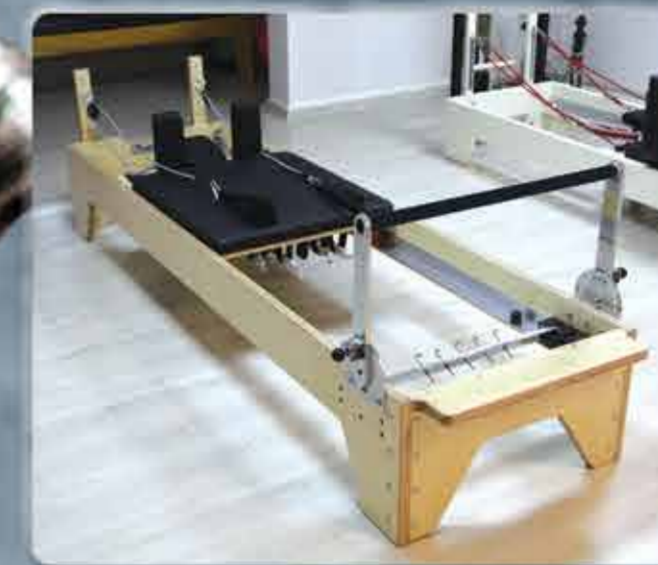

MULTI ADJUSTABLE BENCH

ADJUSTABLE WEB BOARD

CRUNCH BENCH

SCOTT BENCH

LOWER BACK BENCH

SEATED CALF MACHINE

DUMBBELL RACK

KETTLEBELL RACK

Strengthen your dreams.

■ CABLE CROSSOVER

■ FUNCTIONAL TRAINER

■ SMITH MACHINE

■ CROSSFIT EQUIPMENTS

■ PILATES EQUIPMENTS

■ REFORMER

■ REFORMER WITH TOWER